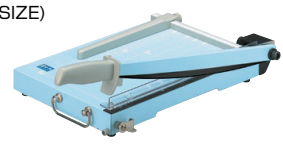

## PAPER TRIMMERS

**Arched strong sharp blade enables easy cutting works.**

Cutting capacity: 15 sheets of copy paper (64gsm).  
Made of metal.

**Paper clamp**

Paper presser prevents paper-burrs and keeps fingers away from cutting blade.

Safety lock secures blade when not in use.

**SA-202**  
(A3 SIZE)

**SA-203**  
(B4 SIZE)

**SA-204**  
(A4 SIZE)

## Mini Paper Trimmer

**SA-11**

Arched strong sharp blade enables easy cutting works.  
Cutting capacity: 5 sheets of copy paper.

With safety cover.

Paper sized are indicated on the table.

With non-slip sole rubber.