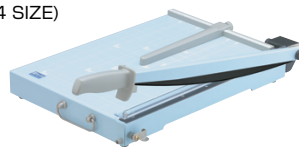

## PAPER TRIMMERS

**Arched strong sharp blade enables easy cutting works.**

Cutting capacity: 15 sheets of copy paper (64gsm).  
Made of metal.

**Paper clamp**

Paper presser prevents paper-burrs and keeps fingers away from cutting blade.

**Paper guide**

Fix paper-guide to the desired cutting position. With magnet to fix firmly.

Paper sizes are indicated on the table.

With convenient metal handle to carry.

Arched strong blade.

**Handle lock**

Safety lock secures blade when not in use.

**SA-202**  
(A3 SIZE)

**SA-203**  
(B4 SIZE)

**SA-204**  
(A4 SIZE)