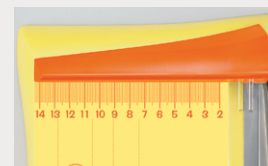

## Mini Paper Trimmer

**SA-11**

Arched strong sharp blade enables easy cutting works.  
Cutting capacity: 5 sheets of copy paper.

With safety cover.

Paper sized are indicated on the table.

With non-slip sole rubber.